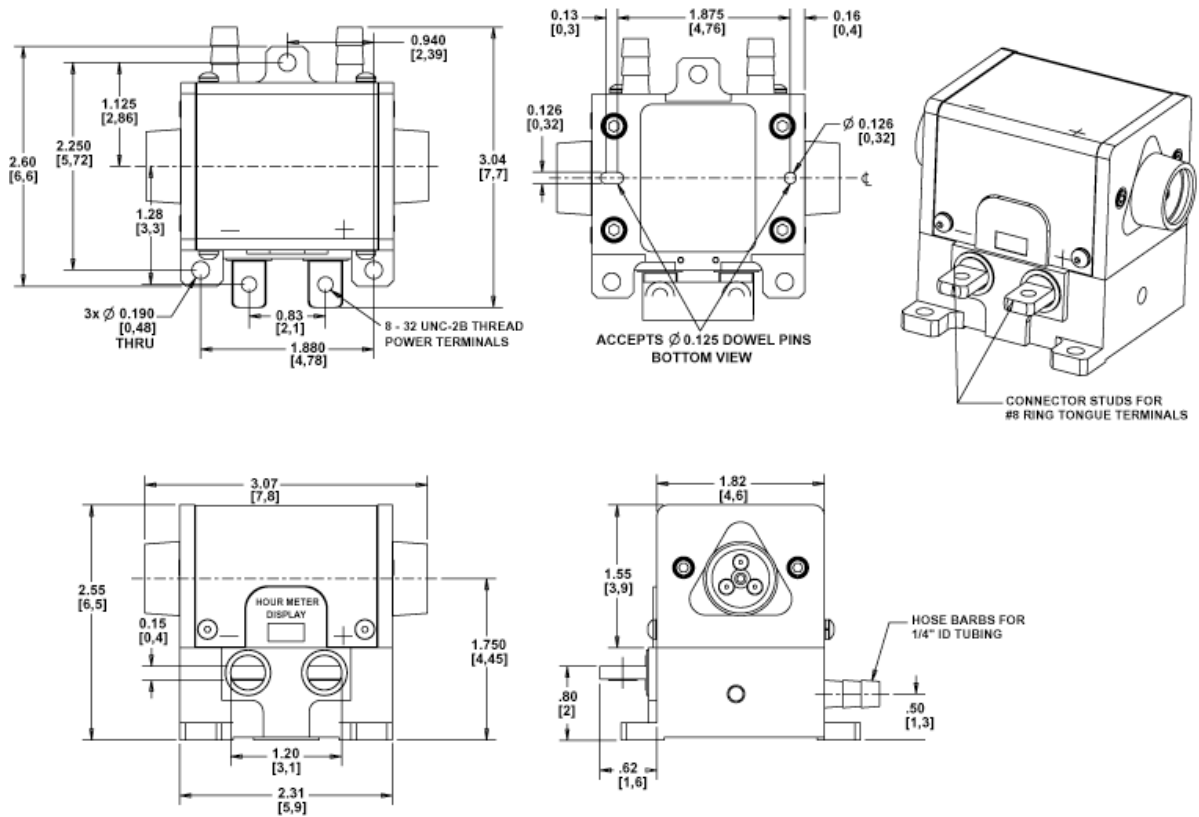

RB Plus Standard 1.75" Beam Height
 Applies to all versions except RB Plus 34 and RB Plus 35

Optional 1.5" Beam Height

RB Plus 34 Standard 1.75" Beam Height

Optional 1.5" Beam Height available

RB Plus 35 Standard 1.75" Beam Height

Optional 1.5" Beam Height available