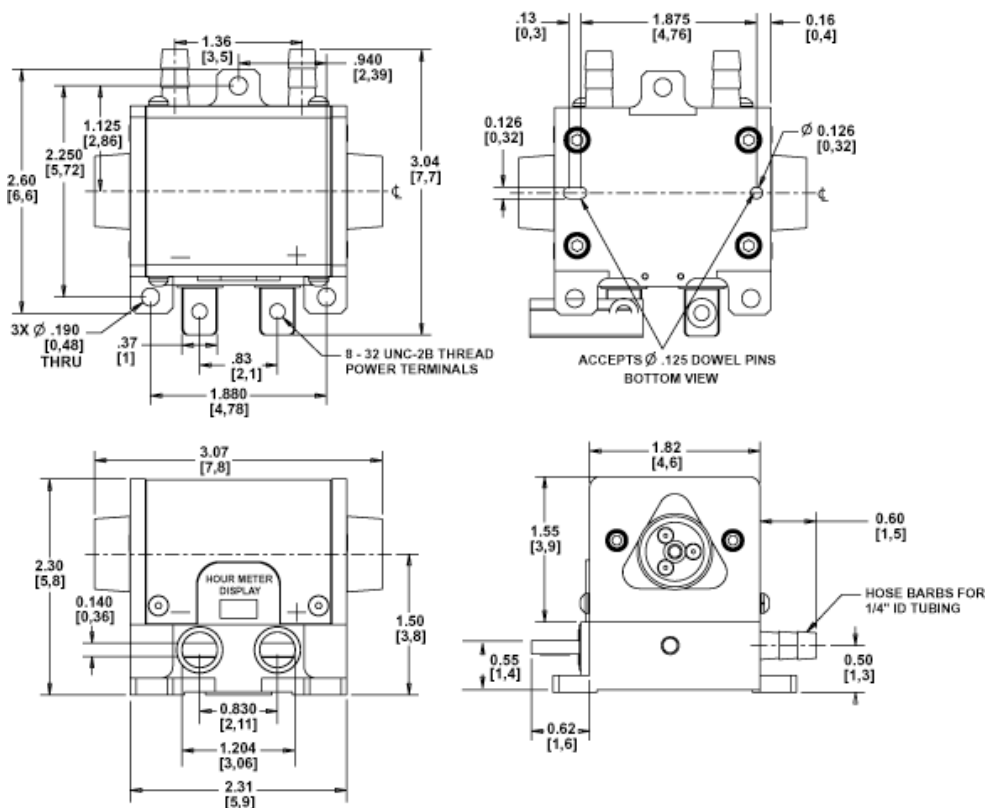

RB Plus Standard 1.75" Beam Height
 Applies to all versions except RB Plus 34 and RB Plus 35

Optional 1.5" Beam Height

RB Plus 34 Standard 1.75" Beam Height

Optional 1.5" Beam Height available

RB Plus 35 Standard 1.75" Beam Height

Optional 1.5" Beam Height available