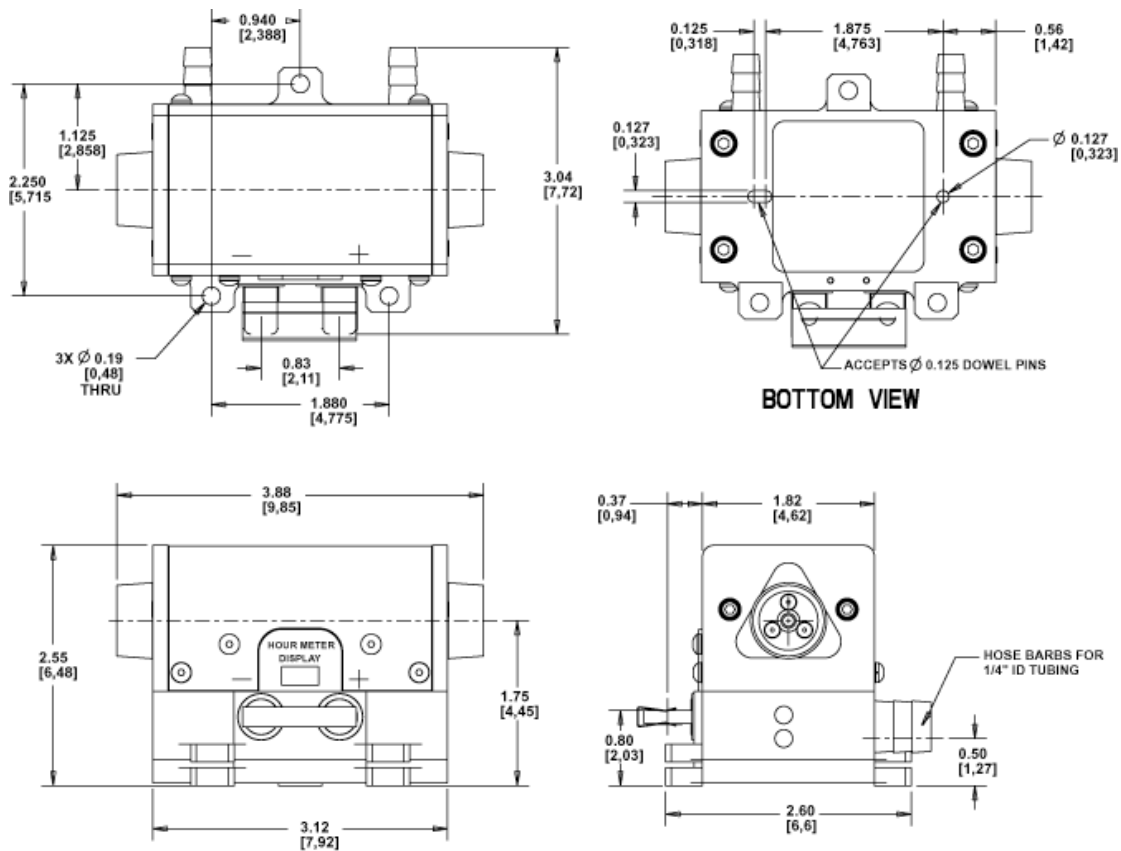

RB Plus Standard 1.75" Beam Height
 Applies to all versions except RB Plus 34 and RB Plus 35

Optional 1.5" Beam Height

RB Plus 34 Standard 1.75" Beam Height

Optional 1.5" Beam Height available

RB Plus 35 Standard 1.75" Beam Height

Optional 1.5" Beam Height available