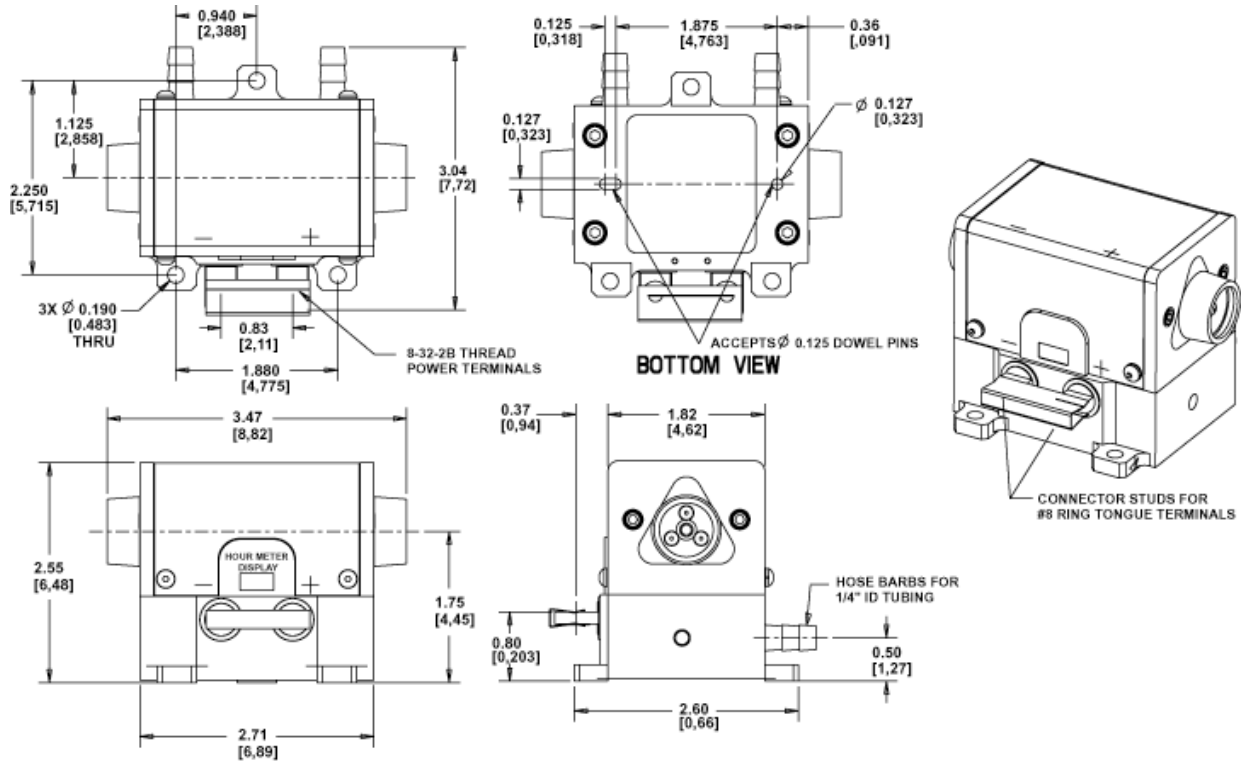

RB Plus Standard 1.75" Beam Height
 Applies to all versions except RB Plus 34 and RB Plus 35

Optional 1.5" Beam Height

RB Plus 34 Standard 1.75" Beam Height

Optional 1.5" Beam Height available

RB Plus 35 Standard 1.75" Beam Height

Optional 1.5" Beam Height available